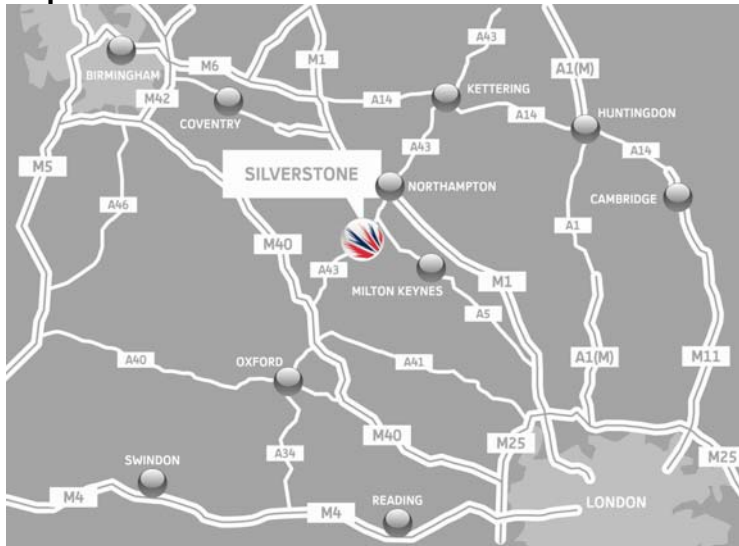

Your Day at Silverstone

Silverstone circuit is extremely easy to find, being located on the A43 dual carriageway between Towcester and Brackley in Northamptonshire. The circuit is just 65 miles from Birmingham and 80 miles from London. The nearest railway station is Northampton.

Map:

Directions:

Silverstone is situated on the A43 between Towcester and Brackley. Approaching from the M40, exit at Junction 10 (Northbound) or 11 (Southbound) and follow the A43 signposted to Northampton. Approaching from the M1, exit at Junction 15A and follow signs for the A43 Oxford.